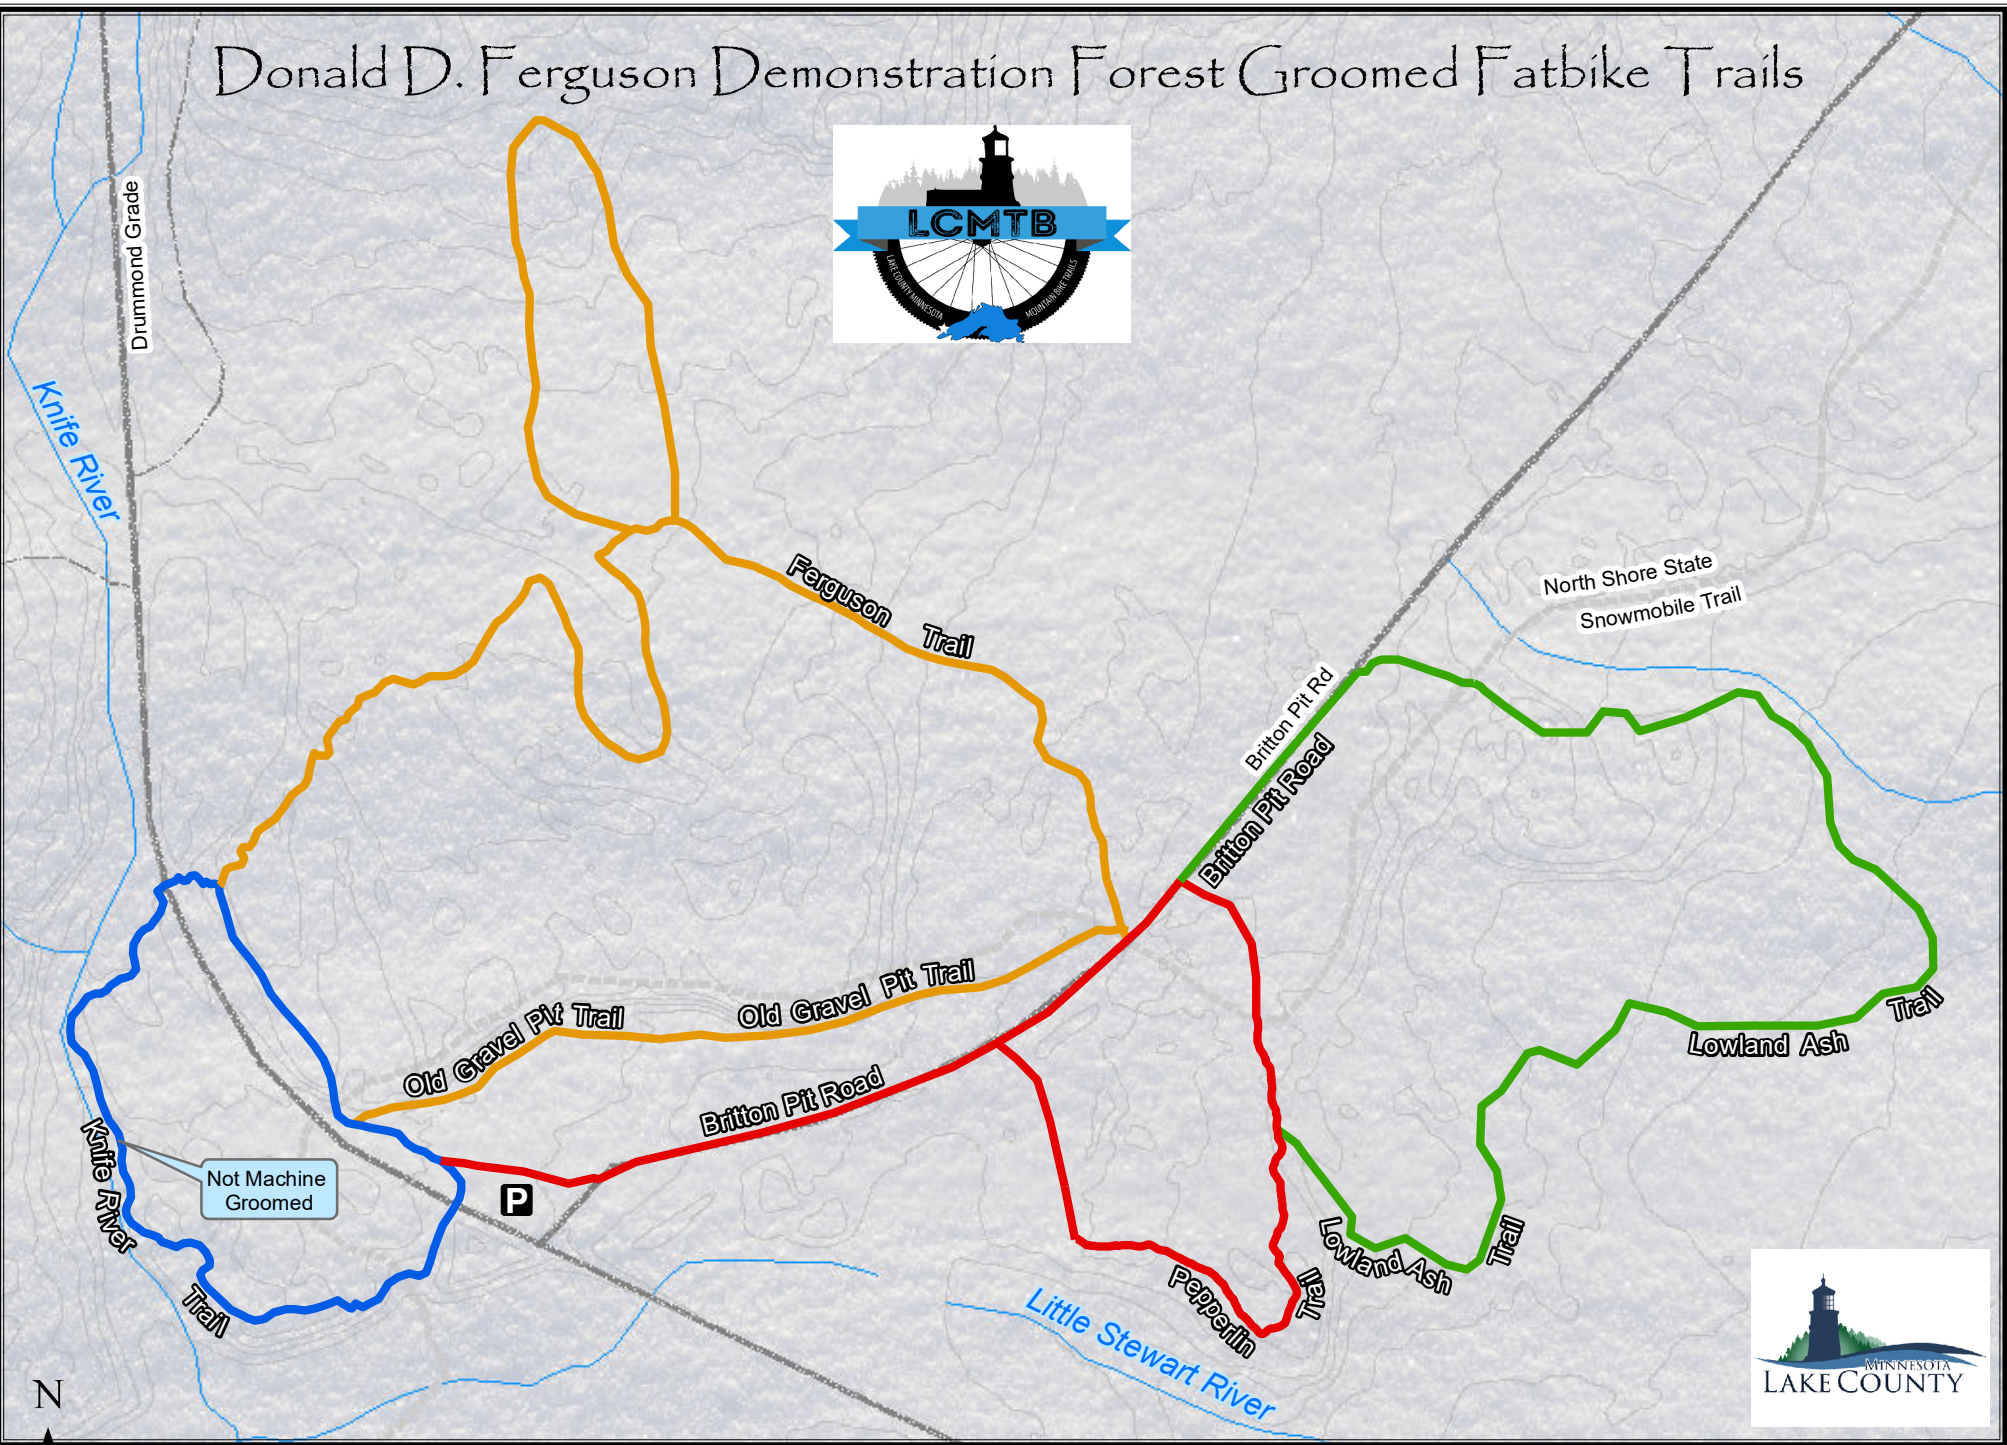

Donald D. Ferguson Demonstration Forest Groomed Fatbike Trails

N

To use this map on a mobile phone, download the Avenza Maps Mobile App from www.avenza.com/pdf-maps or scan QR code to the right:

Date: 1/4/2017